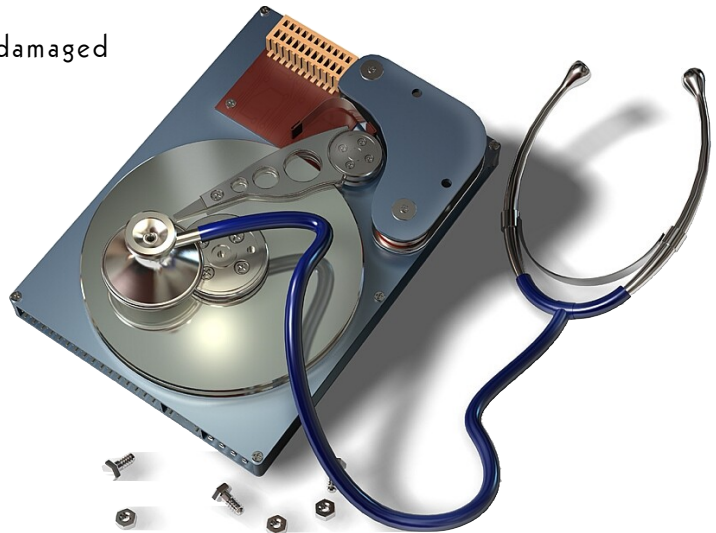

Data Recovery

meta-logica offers the best data recovery service available today.

Access to unique, state of the art technology enables us to retrieve files from devices so severely damaged that the competition cannot. We have recovered data from media that has suffered severe physical damage, liquid or fire damage, software corruption and accidental file deletion. Whatever the cause of your data loss, **meta-logica** connects you with the expertise of the most highly skilled, professional recovery technicians to retrieve the data you need.

**In case data becomes unreadable, turn the equipment off,
and call meta-logica (403 478 6382).**

How we do it.

meta-logica will never recover data straight from a damaged medium, the first thing we do is copy – one way or another – everything that is readable from the damaged medium onto 2 new devices. One of the new devices remains untouched – a raw master copy of all recoverable data. On the second copy we run recovery procedures – rebuilding files and directories - until your data is recovered.